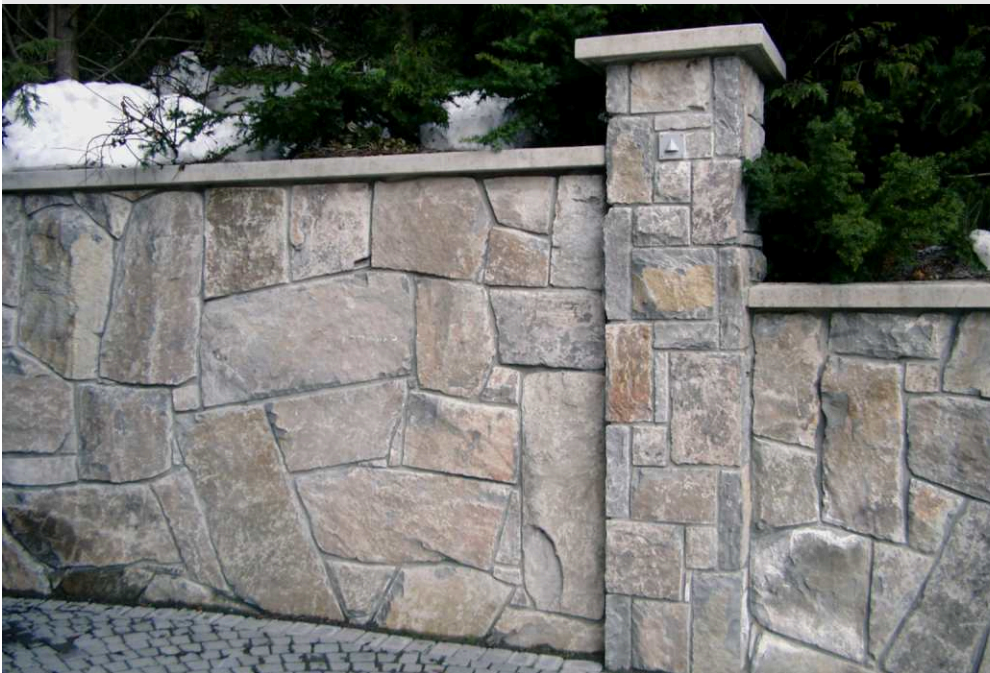

Natural Basalt Sawn Skins

HUCKLEBERRY
STONE SUPPLY

www.huckleberrystone.com

Specifications:

Product Code:	SKINS
Bed Depth:	2" - 6"
Heights:	16" - 24"
Lengths:	36" - 72+"
Coverage:	Varies depending on thickness
Common Uses:	Wall Facing, Landscape Features, Mortared Facing, Water Features

All measurements and coverages are approximate.

Characteristics:

Our Huckleberry Basalt Skins are locally quarried and sawn at our saw plant located in the Squamish Basin in southwestern British Columbia. They are sawn from our naturally weathered columns.

Description & Color:

Basalt Skins are grey in color with brown and tan variations. Naturally weathered with some mosses and lichens present.

5883 Byrne Road
Burnaby, BC V5J 3J1
Tel: 604.435.4842
Fax: 604.436.9443
Toll Free: 1.888.887.7738
sales@landscapesupply.com